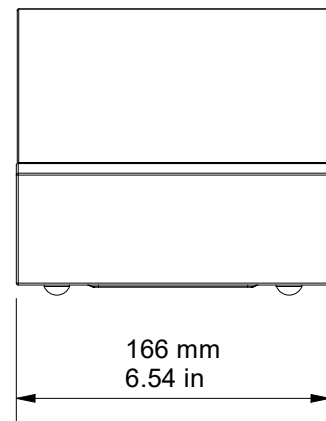

TOP

FRONT

SIDE

BACK

BOTTOM

DRAWING FOR REFERENCE ONLY

BRONZE AMS

RANGE: BRONZE SERIES 6G